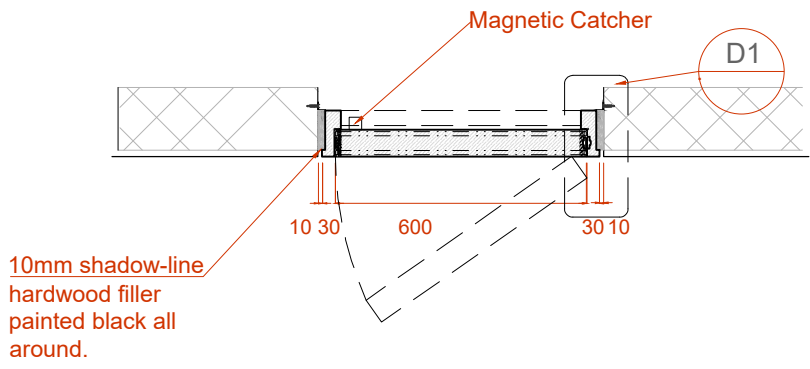

Approved with comments
 Quantity and to be verified by joiner
 Size to be verified on site

Allen Key

Allen Key

Magnetic Catch

D1d	Duct door	
panel Size	600mm W x 1920mm H x 44mm thk	
Finish	Painted: PNT-302	
Door leaf type	Double door, Single swing	
Ironmongery & Accessories	Magnetic Catch	S/Steel or Chrome
	Hinges Type 3 : Concealed SOSS hinges	S/Steel or Chrome
	Allen Key <i>Subject to approval</i>	S/Steel or Chrome
Location	Accommodation Passage	
Total QTY	4	
Fire Rating	60 Mins.	
Acoustic	NA	
Remarks		