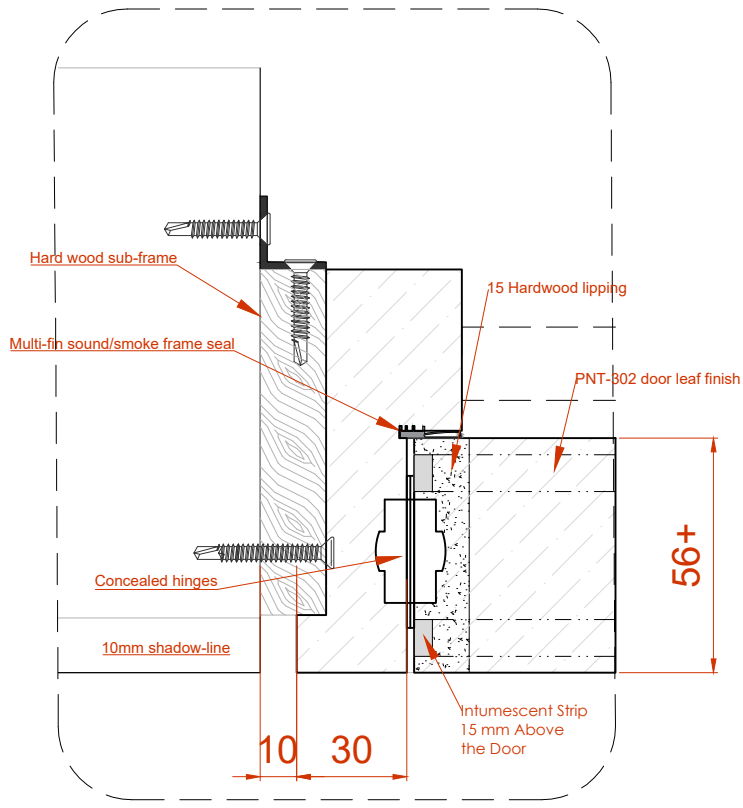

Approved with comments
 Quantity and to be verified by joiner
 Size to be verified on site

Allen Key

Allen Key

Magnetic Catch

D1d	Duct door	
panel Size	600mm W x 1920mm H x 44mm thk	
Finish	Painted: PNT-302	
Door leaf type	Double door, Single swing	
Ironmongery & Accessories	Magnetic Catch	S/Steel or Chrome
	Hinges Type 3 : Concealed SOSS hinges	S/Steel or Chrome
	Allen Key <i>Subject to approval</i>	S/Steel or Chrome
Location	Accommodation Passage	
Total QTY	4	
Fire Rating	60 Mins.	
Acoustic	NA	
Remarks		