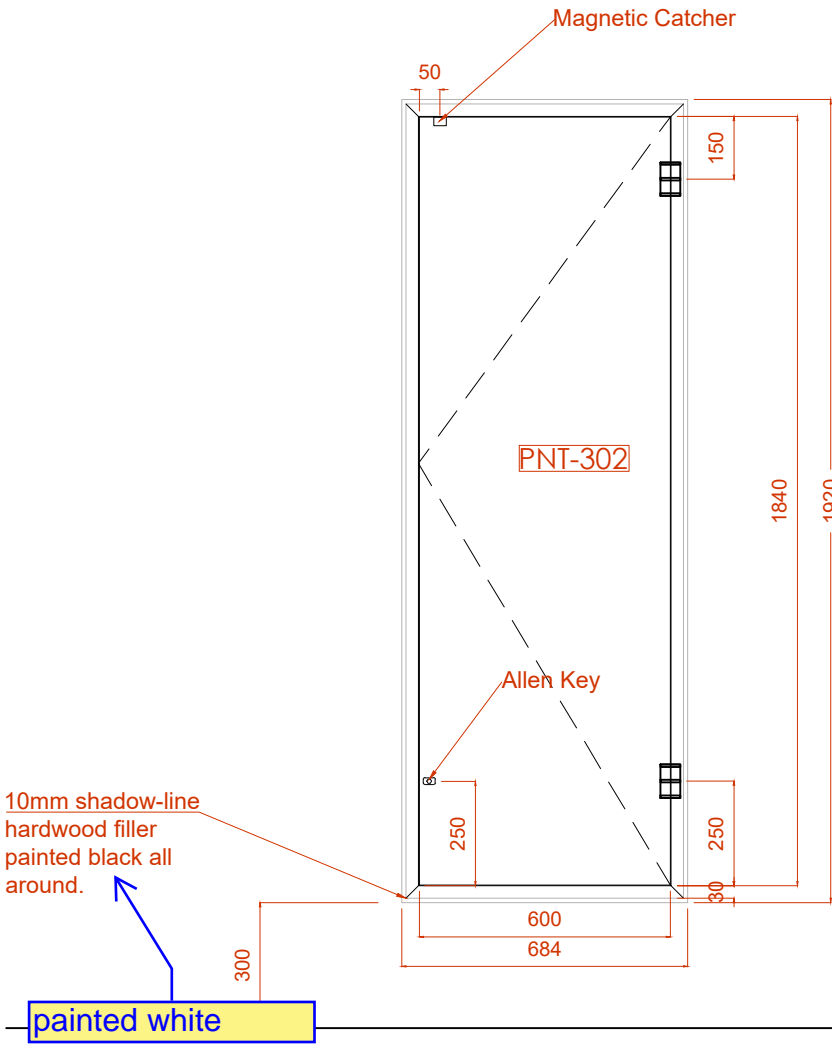

Approved with comments
 Quantity and to be verified by joiner
 Size to be verified on site

Allen Key

Allen Key

Magnetic Catch

D1d	Duct door	
panel Size	600mm W x 1920mm H x 44mm thk	
Finish	Painted: PNT-302	
Door leaf type	Double door, Single swing	
Ironmongery & Accessories	Magnetic Catch	S/Steel or Chrome
	Hinges Type 3 : Concealed SOSS hinges	S/Steel or Chrome
	Allen Key <i>Subject to approval</i>	S/Steel or Chrome
Location	Accommodation Passage	
Total QTY	4	
Fire Rating	60 Mins.	
Acoustic	NA	
Remarks		